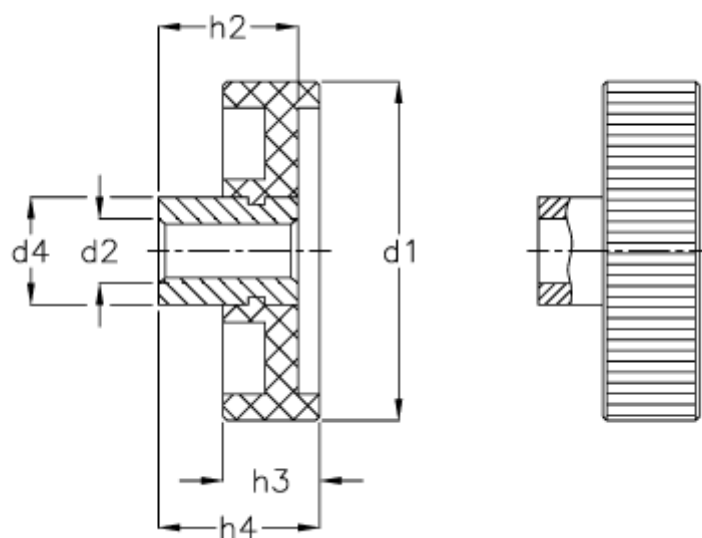

Article number: 20226KT80B16

Description: E+G Handwheel
GN 226-KT-80-B16

Measures

d1 = 80
d2 = B16
d4 = 25
h1 = 36
h2 = 29
h3 = 22